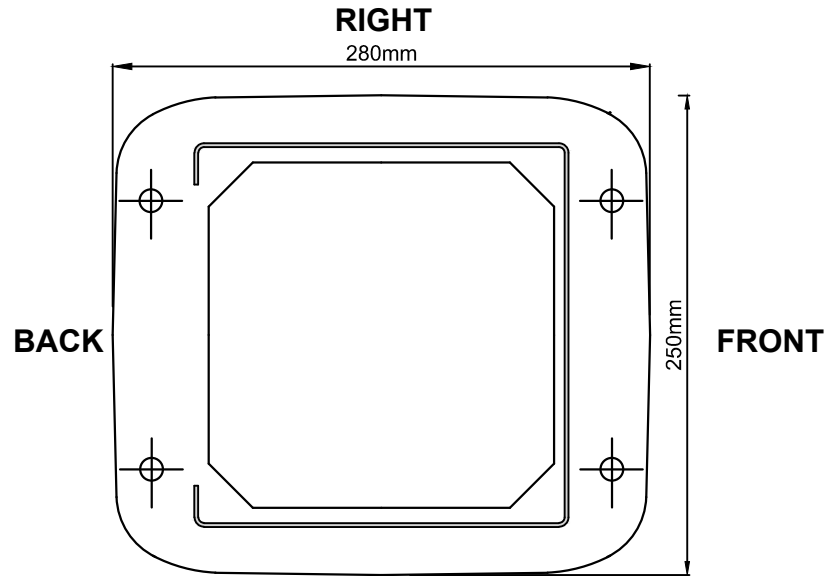

Platinum Ground Mounting Base

SIDE VIEW

FRONT VIEW

**LEFT
PLAN VIEW**

**ROLLINS MARINE &
CARAVAN SERVICES**

Tretton Manor Barns, Lowgate,
Tydd St Mary, Wisbech,
Cambridgeshire
PE13 5PD
ENGLAND

Tel. +44 (0) 1945 871412
www.rmcs.co.uk