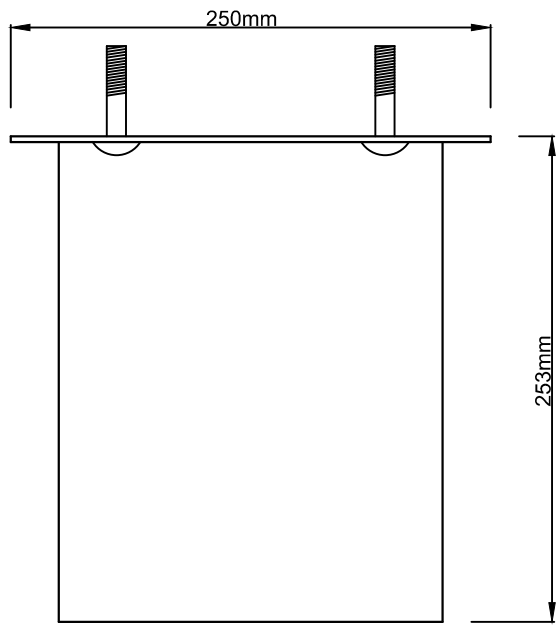

Platinum Ground Mounting Base

SIDE VIEW

FRONT VIEW

**LEFT
PLAN VIEW**

**ROLLINS MARINE &
CARAVAN SERVICES**

Tretton Manor Barns, Lowgate,
Tydd St Mary, Wisbech,
Cambridgeshire
PE13 5PD
ENGLAND

Tel. +44 (0) 1945 871412
www.rmcs.co.uk