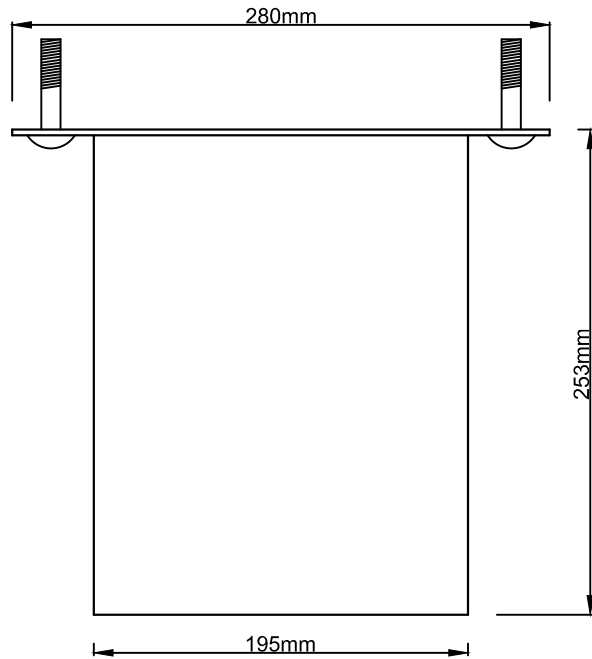

Platinum Ground Mounting Base

SIDE VIEW

FRONT VIEW

**LEFT
PLAN VIEW**

**ROLLINS MARINE &
CARAVAN SERVICES**

Tretton Manor Barns, Lowgate,
Tydd St Mary, Wisbech,
Cambridgeshire
PE13 5PD
ENGLAND

Tel. +44 (0) 1945 871412
www.rmcs.co.uk