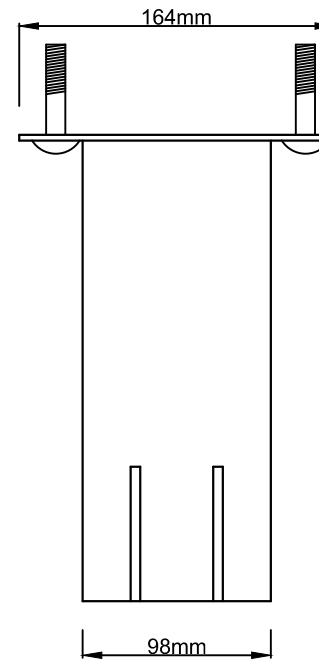

## Sterling Ground Mounting Base

**FRONT  
PLAN VIEW**

**FRONT VIEW**

**SIDE VIEW**

**ROLLINS MARINE &  
CARAVAN SERVICES**

Tretton Manor Barns, Lowgate,  
Tydd St Mary, Wisbech,  
Cambridgeshire  
PE13 5PD  
ENGLAND