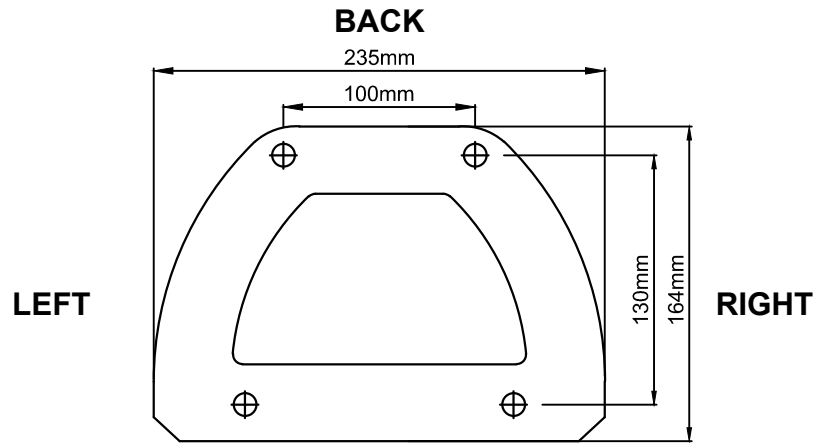

## Sterling Ground Mounting Base

**FRONT  
PLAN VIEW**

**FRONT VIEW**

**SIDE VIEW**

**ROLLINS MARINE &  
CARAVAN SERVICES**

Tretton Manor Barns, Lowgate,  
Tydd St Mary, Wisbech,  
Cambridgeshire  
PE13 5PD  
ENGLAND