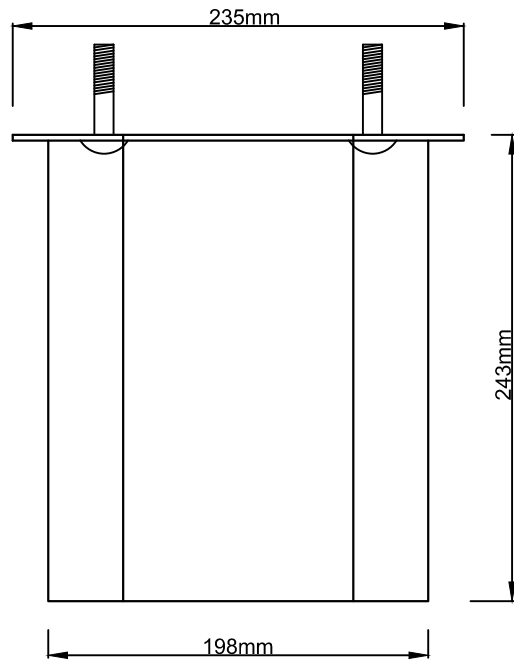

## Sterling Ground Mounting Base

**FRONT  
PLAN VIEW**

**FRONT VIEW**

**SIDE VIEW**

**ROLLINS MARINE &  
CARAVAN SERVICES**

Tretton Manor Barns, Lowgate,  
Tydd St Mary, Wisbech,  
Cambridgeshire  
PE13 5PD  
ENGLAND